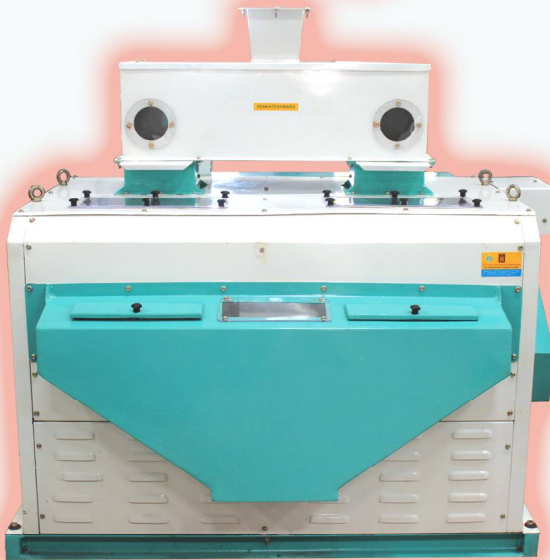

Rice Destoner

Rice Destoner is a machine, which separate the left over stones from the white rice.

This works on the principle of gravity. The machine will work more efficiently. The stones are separated and delivered automatically with the help of the timer.

This output rice will be delivered from front side of the machine. This has to be installed after polishing of rice.

CODE No	PRODUCT NAME	CAPACITY ON PADDY	POWER RECOMMENDED	DIMENTIONS APPROXIMATE		
				L	B	H
RDS3	RICE DESTONER	3 TON / hr	0.5 HP / 1440 RPM	1275mm	840mm	1370mm
RDS5	RICE DESTONER	5 TON / hr	1 HP / 1440 RPM	1370mm	1550mm	1525mm